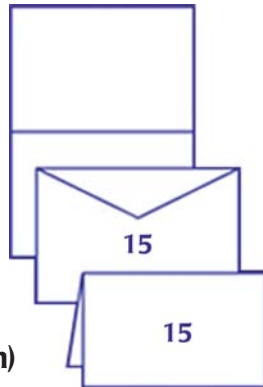

- **15 Sheets of Blank Glossy White Greeting Card Stock**

8 1/2" x 11"  
(216 x 279 mm)  
Scored to fold to  
5 1/2" x 8 1/2"  
(140 x 216 mm)

- **15 Envelopes**  
6" x 9" (152.5 x 229 mm)

<b>Finish</b>	Glossy Coated
<b>Color</b>	White
<b>Weight</b>	200 GSM (74 lb)
<b>Brightness</b>	96%